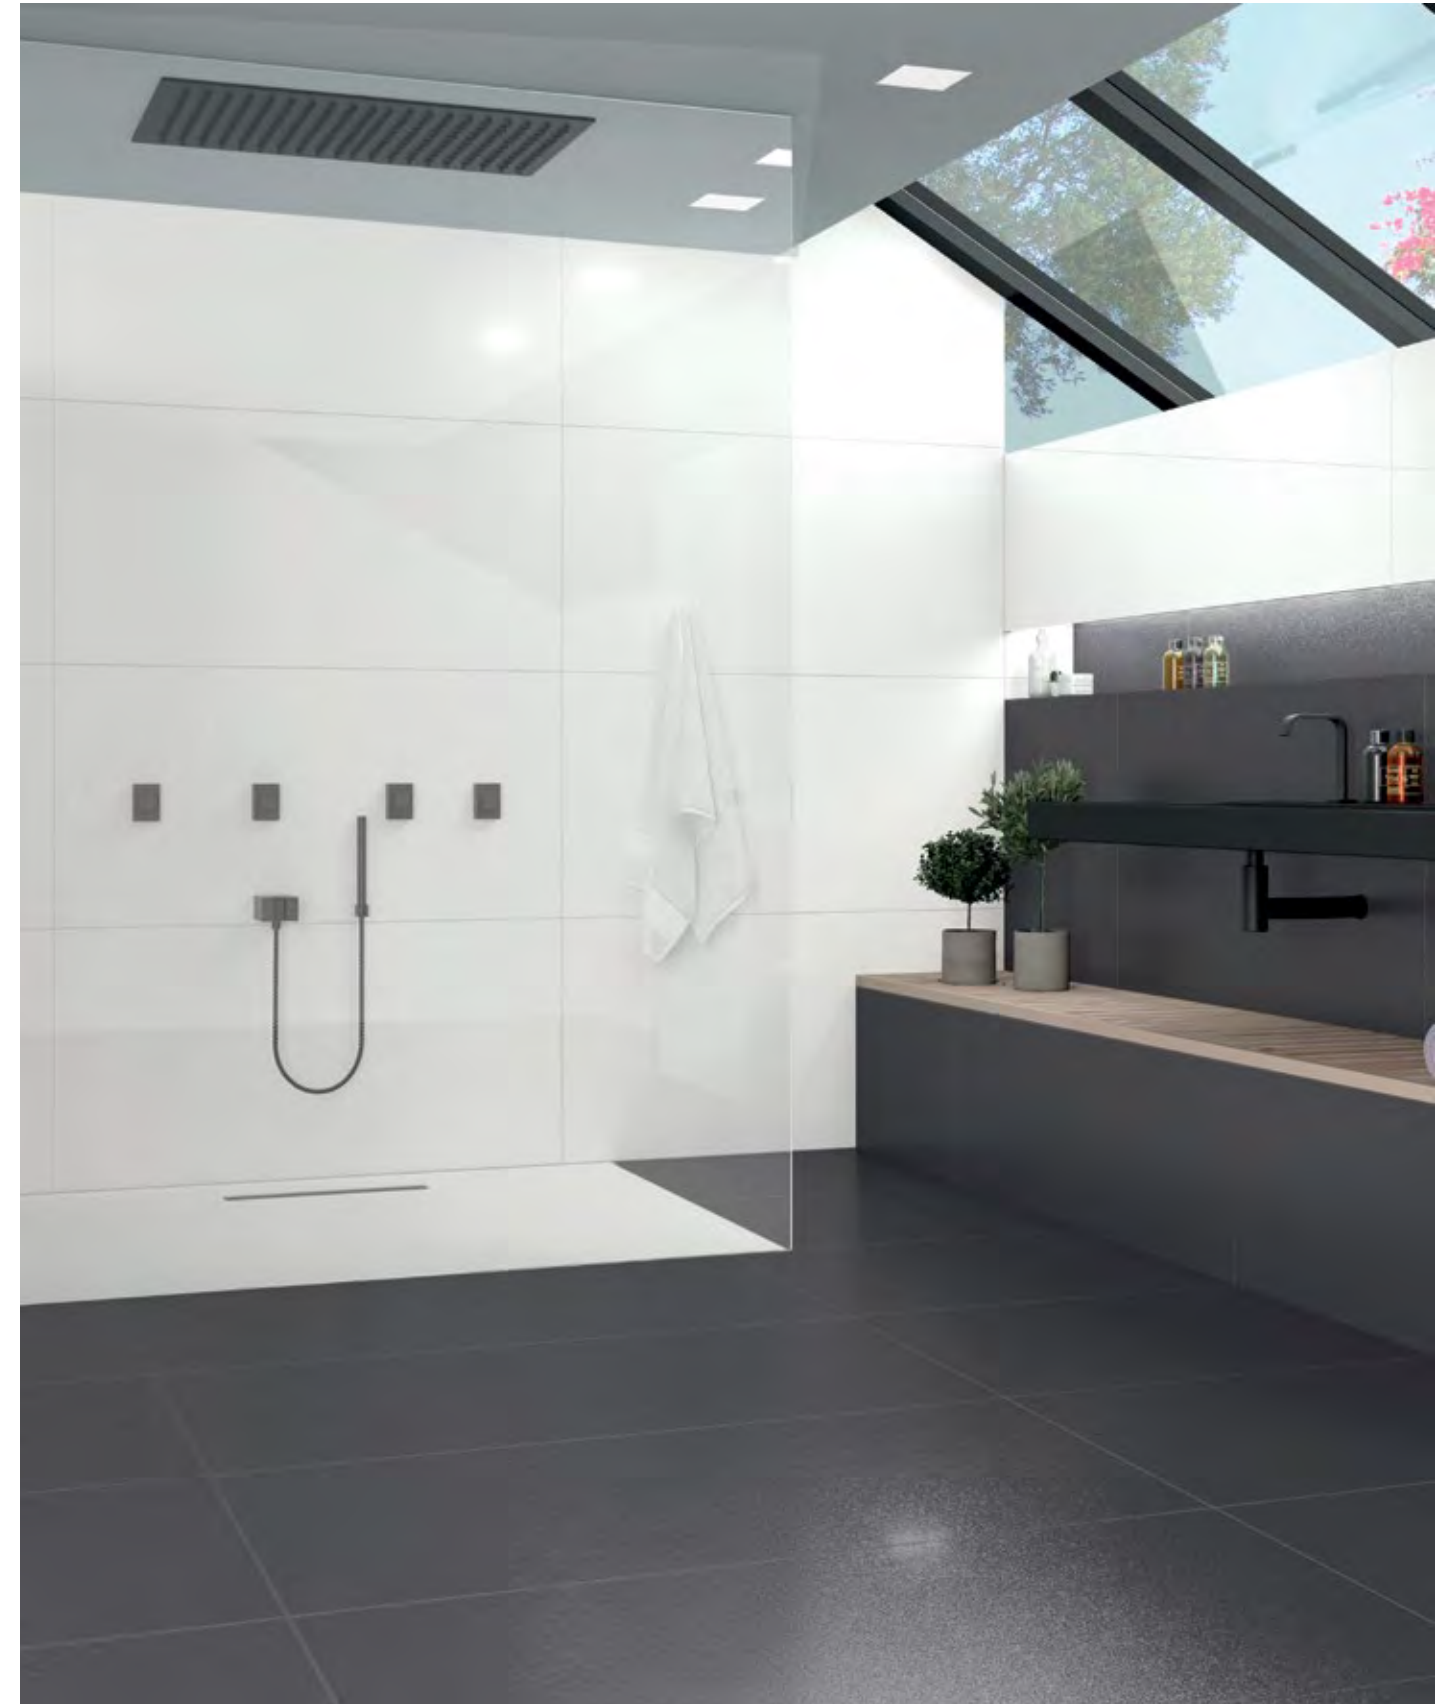

Wall Tile / Revestimiento UNIVERSE GREY 60 X 120 REC. LAP - UNIVERSE WHITE 60 X 120 REC. LAP
Floor Tile / Pavimento UNIVERSE GREY 60 X 120 REC. LAP

TECHNICAL FEATURES — CARACTERÍSTICAS TÉCNICAS

- PORCELAIN TILES / PORCELÁNICO
- FLOOR TILES / PAVIMENTO
- WALL TILES / REVESTIMIENTO
- LAPATTO / LAPADO
- RECTIFIED / RECTIFICADO

PACKING LIST — LISTA DE EMBALAJE

FORMATO / SIZE	PIEZAS / PIECES	Kg.	m²	CAJAS / BOXES	m²	Kg.	CAJAS / BOXES	m²	Kg.
60 X 120	2	33,34	1,43				30	42,98	1.000