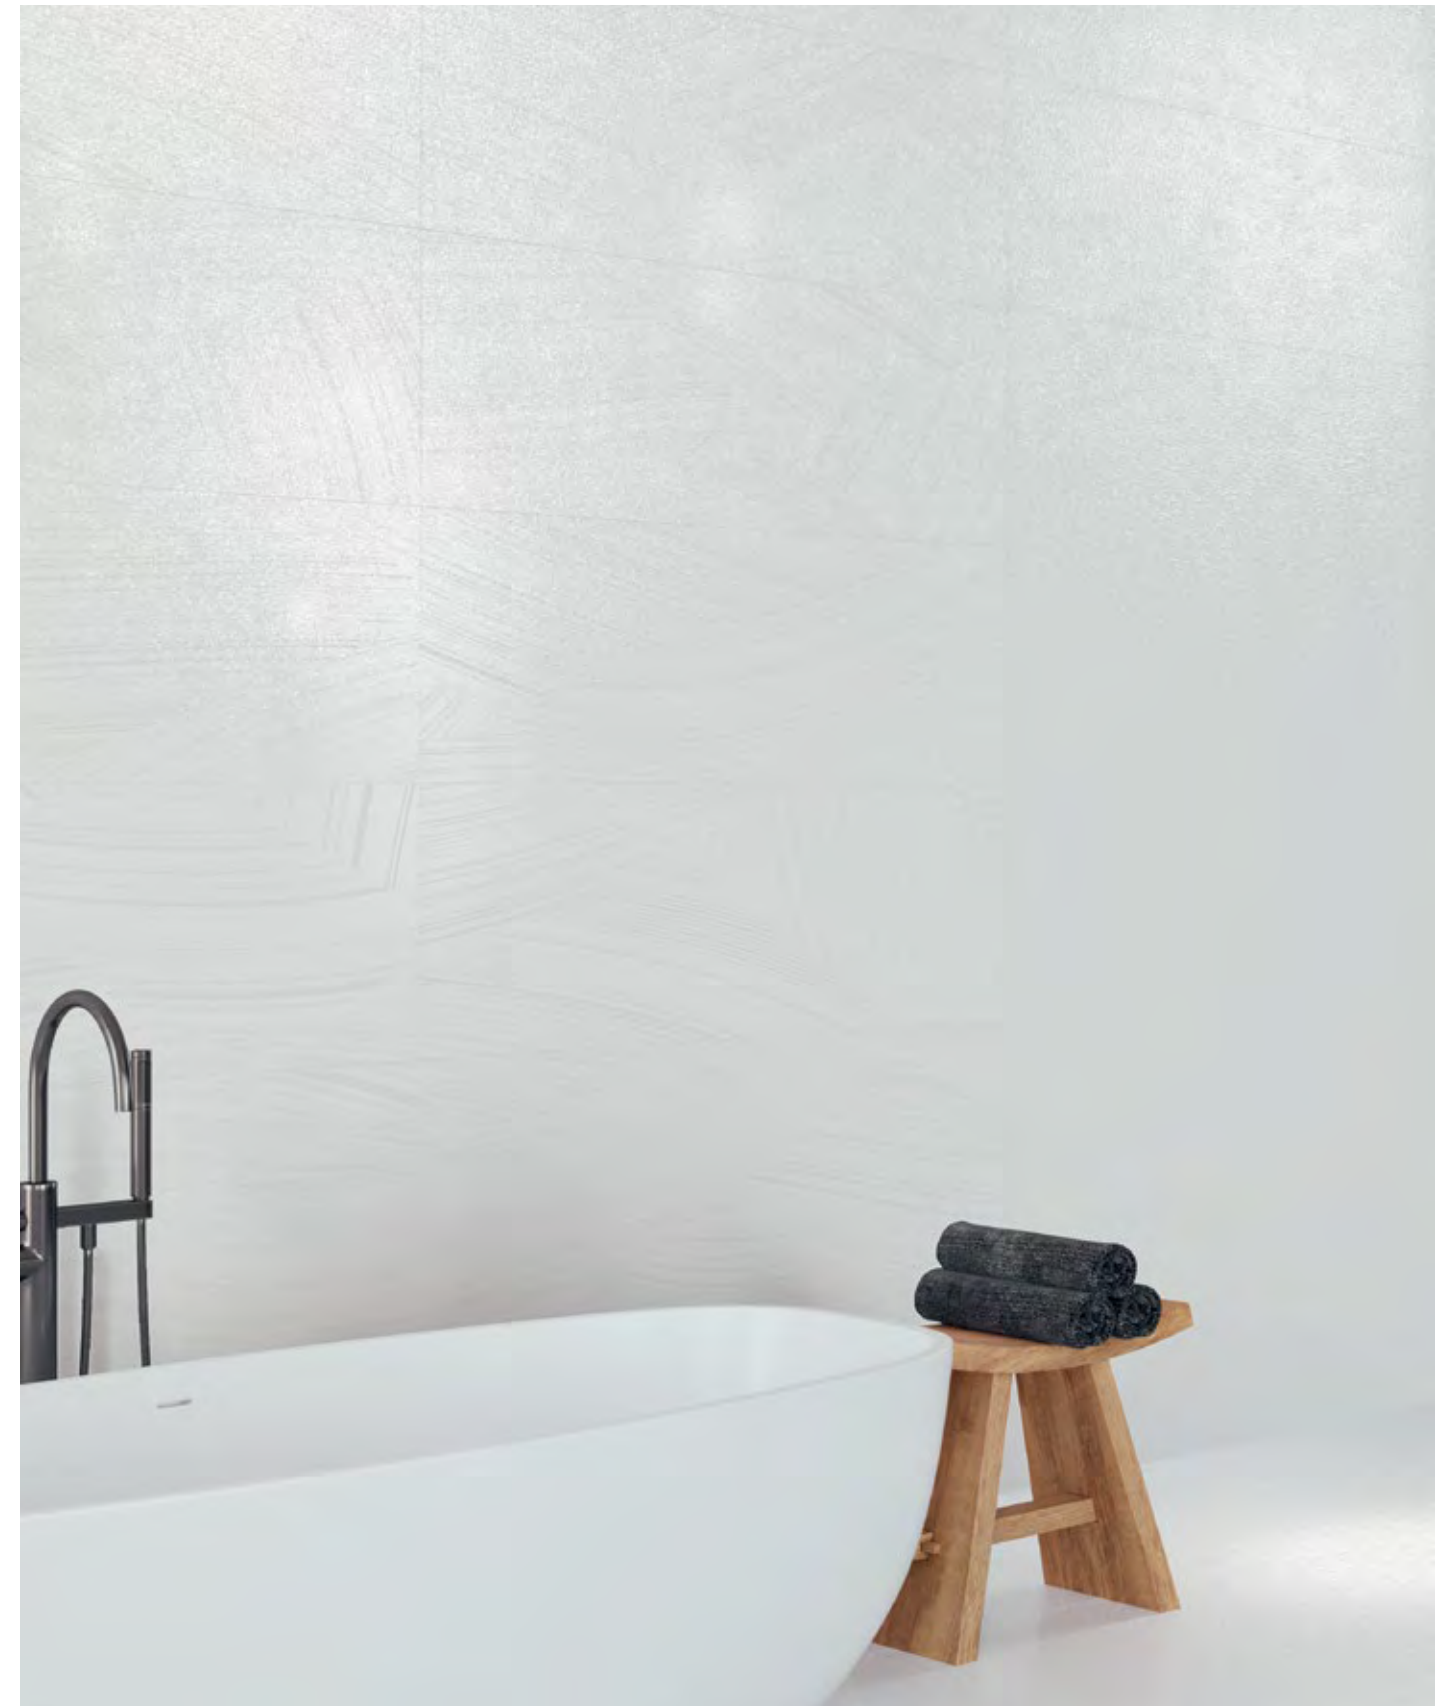

TECHNICAL FEATURES — CARACTERÍSTICAS TÉCNICAS

- **PR** PORCELAIN TILES / PORCELÁNICO
- FLOOR TILES / PAVIMENTO
- WALL TILES / REVESTIMIENTO
- LAPATTO / LAPADO
- RECTIFIED / RECTIFICADO

PACKING LIST — LISTA DE EMBALAJE

FORMATO / SIZE	PIEZAS / PIECES	Kg.	m²	CAJAS / BOXES	m²	Kg.	CAJAS / BOXES	m²	Kg.
30 X 60	6	22,38	1,07				48	51,32	1.074

Wall Tile / Revestimiento UNIVERSE COSMOS WHITE 30 X 60 REC. LAP
Floor Tile / Pavimento UNIVERSE WHITE 30 X 60 REC. LAP